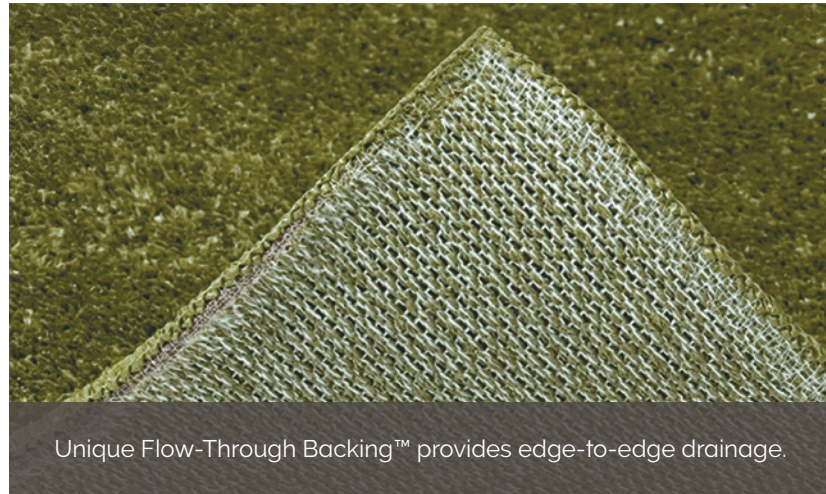

K9Grass® *The synthetic grass designed specifically for dogs!*

K9Grass® is the synthetic grass designed specifically for dogs! A premium product line that has been time-tested and proven by thousands of commercial pet facilities and homeowners, K9Grass is the leader in pet surfacing. Cleanliness and safety is maximized thanks to our edge-to-edge drainage, and you can't beat the beauty and safety that an expert K9Grass installation provides. Your dogs will love it too! Say goodbye to cold concrete, gravel, mulch, muddy yards, and dirty paws—K9Grass is the solution you have been looking for.

K9Grass Classic +
Durable, drainable, cleanable, and antimicrobial.

K9Grass Elite
Performs like K9Grass Classic + with extreme durability and superior realism.

K9Grass Endura
Our softest nylon meets unmatched realism and drainage.

Unique Flow-Through Backing™ provides edge-to-edge drainage.

No More Mud!

Kennels, boarding facilities, and dog parks.

Pet facilities benefit from the long-term savings, added cleanliness, and increased revenue they see after installing our pet-friendly grass. Clean, safe, beautiful, and easy to maintain—we offer everything you want and need from a surfacing product. Contact your local ForeverLawn expert for more information on K9Grass.

PRODUCT SPECIFICATIONS

For the ultimate in pet surfacing, trust ForeverLawn®. Choose from a variety of products including K9Grass Elite, K9Grass Classic +, and K9Grass Endura, which feature our unique knitted Flow-Through Backing™ providing edge-to-edge drainage. Looking for artificial grass specifically for an agility course or sporting application? K9Grass Sport provides the ultimate surface for performance and safety.